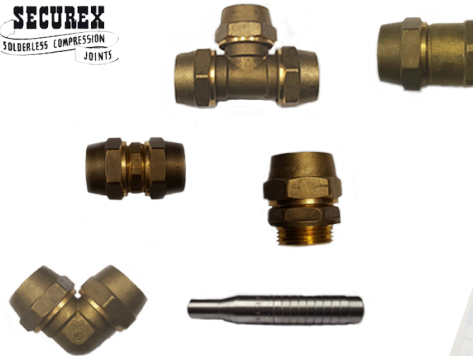

Securex Fittings

ALEXANDER BROWN
PLUMBING FITTINGS SPECIALISTS

SECUREX
SOLDERLESS COMPRESSION
JOINTS

*Securex
Compression Fittings*

Type B Compression Fittings in 15mm, 22mm, 28mm, 35mm, 42mm & 54mm

Alexander Brown Plumbing Fittings Specialists are the sole UK distributor of Securex Fittings

Securex fittings are Type B manipulative fittings and require a drifting tool to flare the pipe ends before making the connection.

For details of how to install Securex Fittings [click here](#)

Securex Fittings

Description	Product Code	
15mm Securex Straight Coupling	S130-15	
22mm Securex Straight Coupling	S130-22	
28mm Securex Straight Coupling	S130-28	
35mm Securex Straight Coupling	S130-35	
42mm Securex Straight Coupling	S130-42	

Description	Product Code	
54mm Securex Straight Coupling	S130-54	
15mm x $\frac{1}{2}$ inch Securex Straight Male Connector	S134-15x $\frac{1}{2}$	
22mm x $\frac{3}{4}$ inch Securex Straight Male Connector	S134-22x $\frac{3}{4}$	
22mm x 1 inch Securex Straight Male Connector	S134-22x1	
28mm x 1 inch Securex Straight Male Connector	S134-28x1	