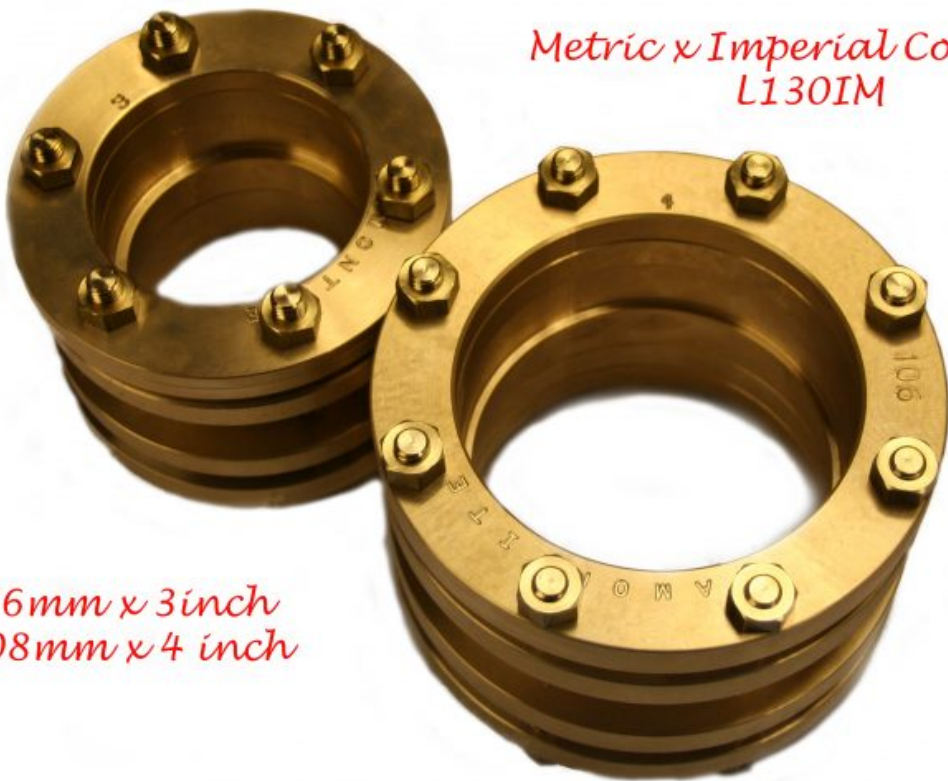

# Lamontite ABC0 Large Size Compression

*Straight Couplings  
L130*

*67mm, 76mm & 108mm*

67mm, 76mm & 108mm

*Straight Couplings  
L130*

*Metric x Imperial Coupling  
L130IM*

*76mm x 3inch  
108mm x 4 inch*

*Male Couplings  
L134*

*67mm, 76mm & 108mm*

*Blank Caps*

*L916  
67mm  
76mm  
108mm*

*L916IM  
3 inch  
4 inch*

*Gate Valves  
L197*

*67mm, 76mm & 108mm*

*Compression Stopcocks  
L189*

*67mm, & 76mm*

*67mm, 76mm & 108mm*

*Equal Tees  
L150*

*67mm & 76mm*

*Bent Male Connector  
L145*

*Bent Female Connector  
L147*

*Bent Male Connector  
L145*

*67mm & 76mm*

*Obtuse Elbow  
L140*

*67mm & 76mm*

*Elbows  
L139*

*67mm, 76mm & 108mm*

*Straight Female Connectors  
L138*

*67mm, 76mm & 108mm*

*Tank Connectors  
L135*

*67mm, 76mm & 108mm*

**Lamontite & ABCO® Large Size**