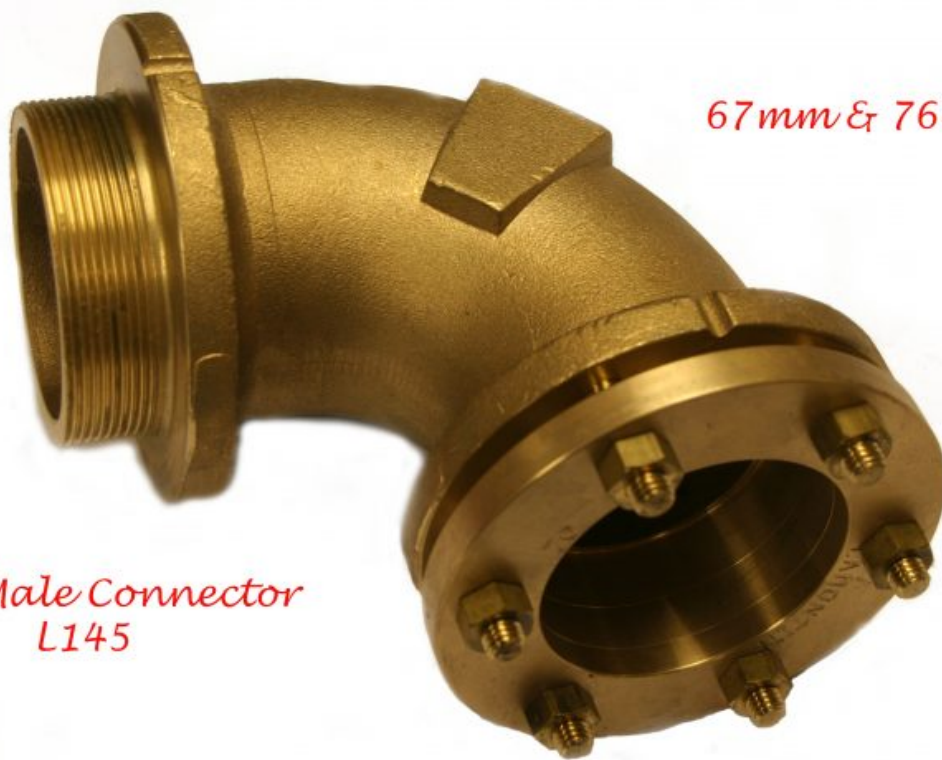

# Lamontite ABC0 Large Size Compression

*Straight Couplings  
L130*

*67mm, 76mm & 108mm*

67mm, 76mm & 108mm

*Straight Couplings  
L130*

*Metric x Imperial Coupling  
L130IM*

*76mm x 3inch  
108mm x 4 inch*

*Male Couplings  
L134*

*67mm, 76mm & 108mm*

*Blank Caps*

*L916  
67mm  
76mm  
108mm*

*L916IM  
3 inch  
4 inch*

*Gate Valves  
L197*

*67mm, 76mm & 108mm*

*Compression Stopcocks  
L189*

*67mm, & 76mm*

*67mm, 76mm & 108mm*

*Equal Tees  
L150*

*67mm & 76mm*

*Bent Male Connector  
L145*

*Bent Female Connector  
L147*

*Bent Male Connector  
L145*

*67mm & 76mm*

*Obtuse Elbow  
L140*

*67mm & 76mm*

*Elbows  
L139*

*67mm, 76mm & 108mm*

*Straight Female Connectors  
L138*

*67mm, 76mm & 108mm*

*Tank Connectors  
L135*

*67mm, 76mm & 108mm*

**Lamontite & ABCO® Large Size**